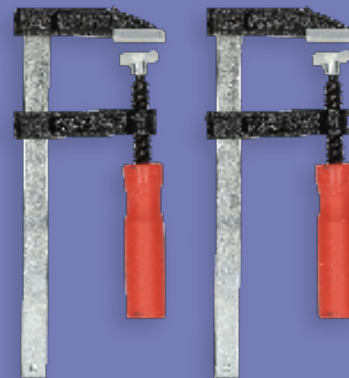

Tufting PRESENTATION

KARSTEN INTERNATIONAL

Our Tufting Gun:

- ✓ **Beginner-friendly design**
One fixed length and cut pile only fewer settings, less complexity, ready to use right away.
- ✓ **Easy maintenance**
Smartly marked oil points for effortless maintenance. Easy to open when needed for thorough cleaning.
- ✓ **Safe & fully EU-compliant**
Protective casing prevents exposure to moving parts - extra safe to use and fully compliant with European regulations (unique in this market).

Tufting Gun

Turn yarn into rugs, pillows and more!

Specification Tufting Gun

Input	28V
Power	120W
Adjustable Speed	Min. 9 stitches per second Max. 21 stitches per second
Machine Weight	1,74 Kg

Specification Adaptor

Model	J131-30004000D
Input	100-240V AC - 50/60Hz 2.5A
Output	30V DC 4A 120W

Tufting Gun Essentials Kit

art. no. 5227

Includes

Tufting Gun, Tufting Frame,
Monks Cloth & 2 Clamps

www.craftsandco.eu