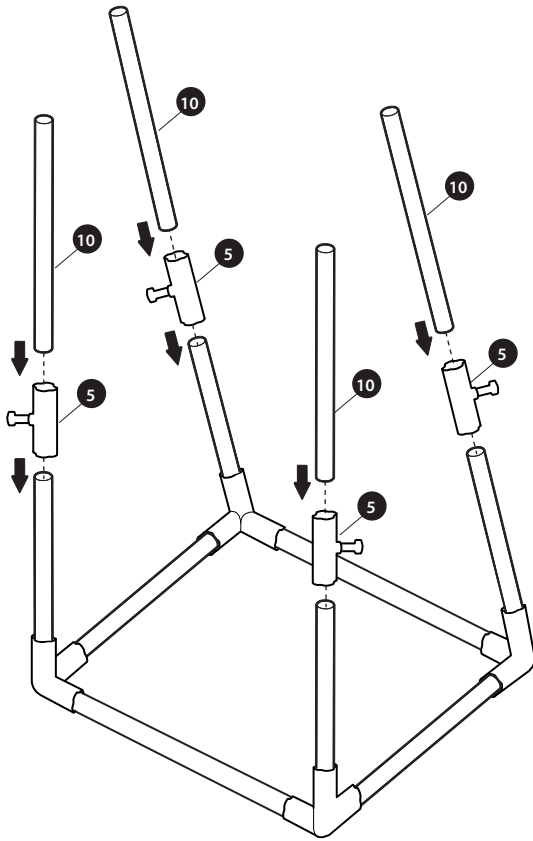

Parts Overview

1 Target  x1	2 Safety Axe - Blue  x3	3 Safety Axe - Red  x3	4 Top Connector  x2	5 Middle Connector  x4
6 No.1 Connector - 3 Way  x2	7 No.2 Connector - 3 Way  x2	8 Ground Stake  x2	9 Pole-Small  x1	10 Pole-Large  x12

Assembly and use only under adult supervision.

Warning: Never aim at eyes or face.

Assembly Steps

1

Insert the Large poles into No.2 Connector and No.1 Connector.

2

Insert the Large poles into No.2 Connector and No.1 Connector.

3

Insert the Large poles into No.2 Connector and No.1 Connector.

4

Connect the Large poles with the Middle Connectors.

5

Connect the Top connectors with the Small Pole.

6

Assemble the Top Pole into the base.