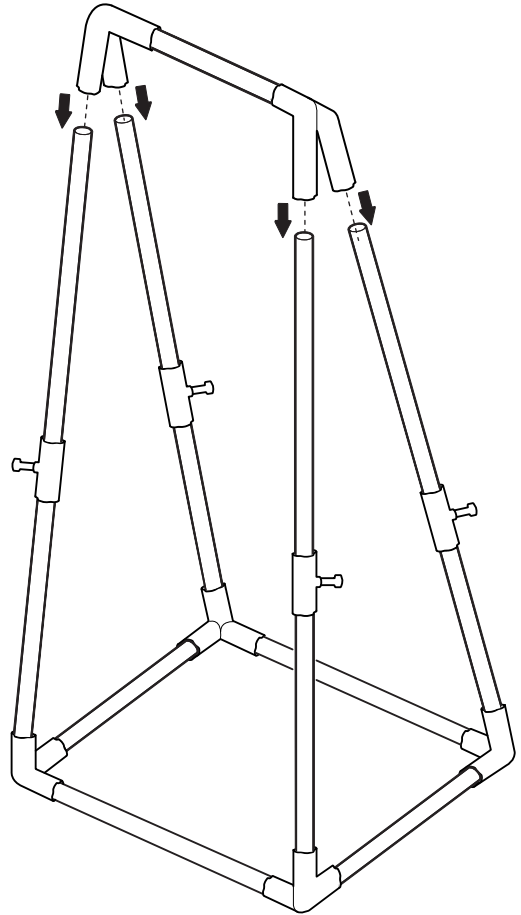

Parts Overview

1 Target  x1	2 Safety Axe - Blue  x3	3 Safety Axe - Red  x3	4 Top Connector  x2	5 Middle Connector  x4
6 No.1 Connector - 3 Way  x2	7 No.2 Connector - 3 Way  x2	8 Ground Stake  x2	9 Pole-Small  x1	10 Pole-Large  x12

Assembly and use only under adult supervision.

Warning: Never aim at eyes or face.

Assembly Steps

1

Insert the Large poles into No.2 Connector and No.1 Connector.

2

Insert the Large poles into No.2 Connector and No.1 Connector.

3

Insert the Large poles into No.2 Connector and No.1 Connector.

4

Connect the Large poles with the Middle Connectors.

5

Connect the Top connectors with the Small Pole.

6

Assemble the Top Pole into the base.