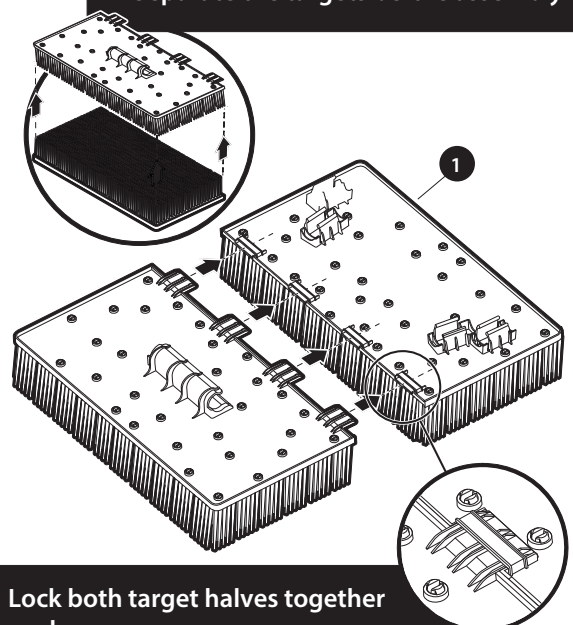

Parts Overview

1 Target  x1	2 Safety Axe - Blue  x3	3 Safety Axe - Red  x3	4 Top Connector  x2	5 Middle Connector  x4
6 No.1 Connector - 3 Way  x2	7 No.2 Connector - 3 Way  x2	8 Ground Stake  x2	9 Pole-Small  x1	10 Pole-Large  x12

Assembly and use only under adult supervision.

Warning: Never aim at eyes or face.

Assembly Steps

1

Insert the Large poles into No.2 Connector and No.1 Connector.

2

Insert the Large poles into No.2 Connector and No.1 Connector.

3

Insert the Large poles into No.2 Connector and No.1 Connector.

4

Connect the Large poles with the Middle Connectors.

5

Connect the Top connectors with the Small Pole.

6

Assemble the Top Pole into the base.

7

Separate the targets before assembly

Lock both target halves together as shown

8

Attach the top of frame to the top clip.

Then attach the frame to the clips on Target-Lower as shown.

9

FR