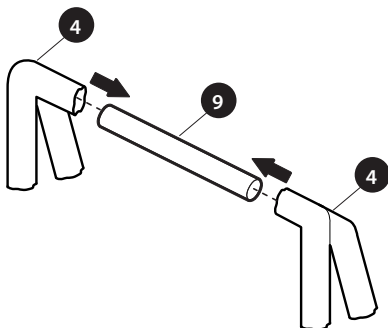

Parts Overview

1 Target  x1	2 Safety Axe - Blue  x3	3 Safety Axe - Red  x3	4 Top Connector  x2	5 Middle Connector  x4
6 No.1 Connector - 3 Way  x2	7 No.2 Connector - 3 Way  x2	8 Ground Stake  x2	9 Pole-Small  x1	10 Pole-Large  x12

Assembly and use only under adult supervision.

Warning: Never aim at eyes or face.

Assembly Steps

1

Insert the Large poles into No.2 Connector and No.1 Connector.

2

Insert the Large poles into No.2 Connector and No.1 Connector.

3

Insert the Large poles into No.2 Connector and No.1 Connector.

4

Connect the Large poles with the Middle Connectors.

5

Connect the Top connectors with the Small Pole.

6

Assemble the Top Pole into the base.

7

Separate the targets before assembly

Lock both target halves together as shown

8

Attach the top of frame to the top clip.

Then attach the frame to the clips on Target-Lower as shown.

9

FR