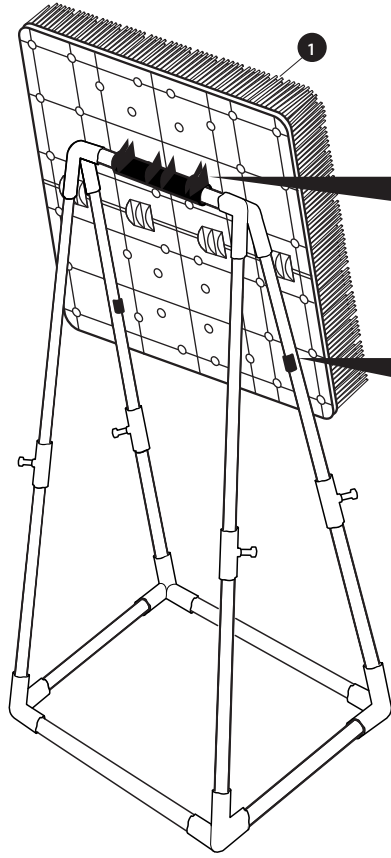

Parts Overview

1 Target  x1	2 Safety Axe - Blue  x3	3 Safety Axe - Red  x3	4 Top Connector  x2	5 Middle Connector  x4
6 No.1 Connector - 3 Way  x2	7 No.2 Connector - 3 Way  x2	8 Ground Stake  x2	9 Pole-Small  x1	10 Pole-Large  x12

Assembly and use only under adult supervision.

Warning: Never aim at eyes or face.

Assembly Steps

1

Insert the Large poles into No.2 Connector and No.1 Connector.

2

Insert the Large poles into No.2 Connector and No.1 Connector.

3

Insert the Large poles into No.2 Connector and No.1 Connector.

4

Connect the Large poles with the Middle Connectors.

5

Connect the Top connectors with the Small Pole.

6

Assemble the Top Pole into the base.

7

Separate the targets before assembly

Lock both target halves together as shown

8

Attach the top of frame to the top clip.

Then attach the frame to the clips on Target-Lower as shown.

9

FR