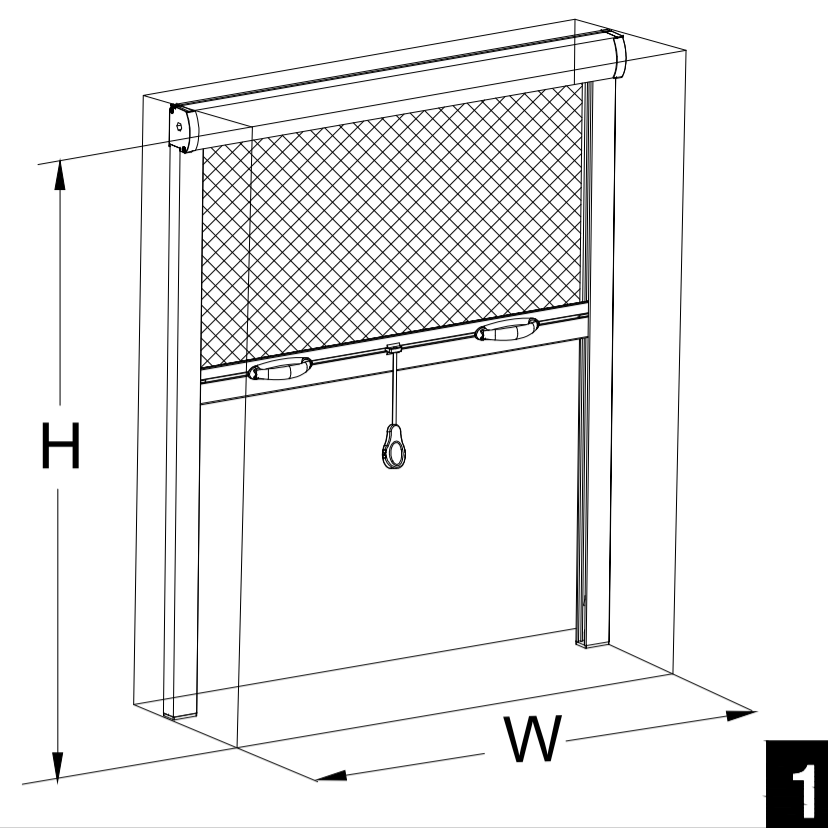

Item 82064/3014306  
 Made in P.R.C  
 Schou Company A/S  
 Nordager 31  
 DK – 6000 Kolding

Scan QR to find instruction video

- ① x1
- ② x2
- ③ x2
- ④ x2
- ⑤ x1
- ⑥ x1
- ⑦ x2
- ⑧ x2
- ⑨ x6
- ⑩ x6
- ⑪ x1
- ⑫ x2
- ⑬ x2
- ⑭ x2
- ⑮ x2
- ⑯ x2
- ⑰ x2
- ⑱ x2
- ⑲ x2
- ⑳ x2
- ㉑ x2
- ㉒ x2
- ㉓ x2
- ㉔ x2
- ㉕ x2
- ㉖ x2
- ㉗ x2
- ㉘ x2
- ㉙ x2
- ㉚ x2
- ㉛ x2
- ㉜ x2
- ㉝ x2
- ㉞ x2
- ㉟ x2
- ㊱ x2
- ㊲ x2
- ㊳ x2
- ㊴ x2
- ㊵ x2
- ㊶ x2
- ㊷ x2
- ㊸ x2
- ㊹ x2
- ㊺ x2
- ㊻ x2
- ㊼ x2
- ㊽ x2
- ㊾ x2
- ㊿ x2