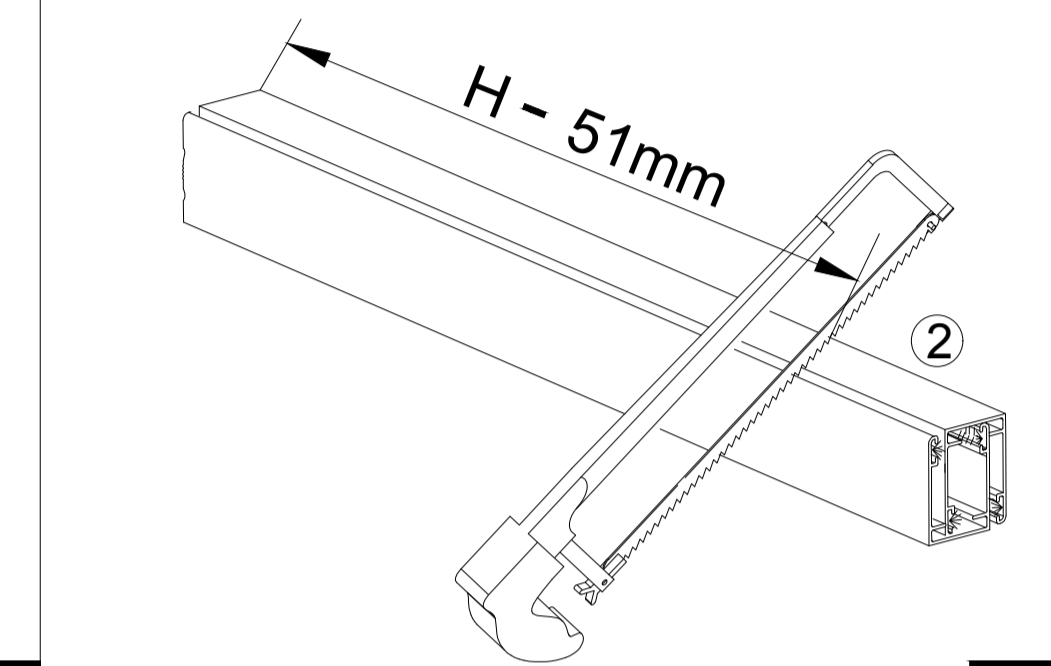

Item 82064/3014306  
 Made in P.R.C  
 Schou Company A/S  
 Nordager 31  
 DK – 6000 Kolding

Scan QR to find instruction video

- ① x1
- ② x2
- ③ x2
- ④ x2
- ⑤ x1
- ⑥ x1
- ⑦ x2
- ⑧ x2
- ⑨ x6
- ⑩ x6
- ⑪ x1
- ⑫ x2
- ⑬ x2
- ⑭ x2
- ⑮ x2
- ⑯ x2
- ⑰ x2
- ⑱ x2
- ⑲ x2
- ⑳ x2
- ㉑ x2
- ㉒ x2
- ㉓ x2
- ㉔ x2
- ㉕ x2
- ㉖ x2
- ㉗ x2
- ㉘ x2
- ㉙ x2
- ㉚ x2
- ㉛ x2
- ㉜ x2
- ㉝ x2
- ㉞ x2
- ㉟ x2
- ㊱ x2
- ㊲ x2
- ㊳ x2
- ㊴ x2
- ㊵ x2
- ㊶ x2
- ㊷ x2
- ㊸ x2
- ㊹ x2
- ㊺ x2
- ㊻ x2
- ㊼ x2
- ㊽ x2
- ㊾ x2
- ㊿ x2