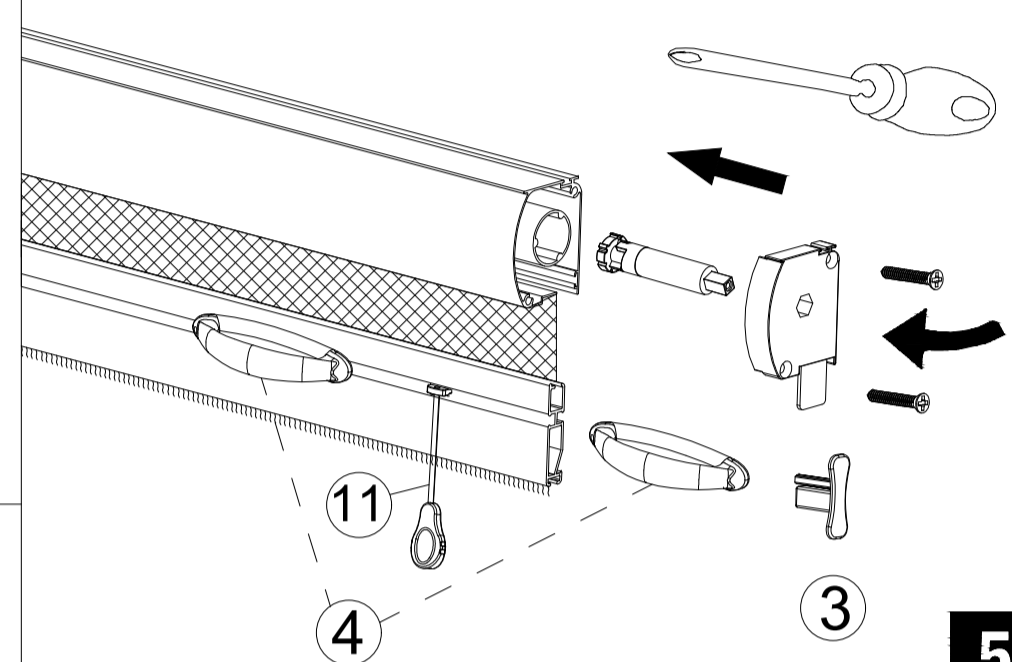

Item 82064/3014306  
 Made in P.R.C  
 Schou Company A/S  
 Nordager 31  
 DK – 6000 Kolding

Scan QR to find instruction video

- ① x1
- ② x2
- ③ x2
- ④ x2
- ⑤ x1
- ⑥ x1
- ⑦ x2
- ⑧ x2
- ⑨ x6
- ⑩ x6
- ⑪ x1
- ⑫ x2
- ⑬ x2
- ⑭ x2
- ⑮ x2
- ⑯ x2
- ⑰ x2
- ⑱ x2
- ⑲ x2
- ⑳ x2
- ㉑ x2
- ㉒ x2
- ㉓ x2
- ㉔ x2
- ㉕ x2
- ㉖ x2
- ㉗ x2
- ㉘ x2
- ㉙ x2
- ㉚ x2
- ㉛ x2
- ㉜ x2
- ㉝ x2
- ㉞ x2
- ㉟ x2
- ㊱ x2
- ㊲ x2
- ㊳ x2
- ㊴ x2
- ㊵ x2
- ㊶ x2
- ㊷ x2
- ㊸ x2
- ㊹ x2
- ㊺ x2
- ㊻ x2
- ㊼ x2
- ㊽ x2
- ㊾ x2
- ㊿ x2