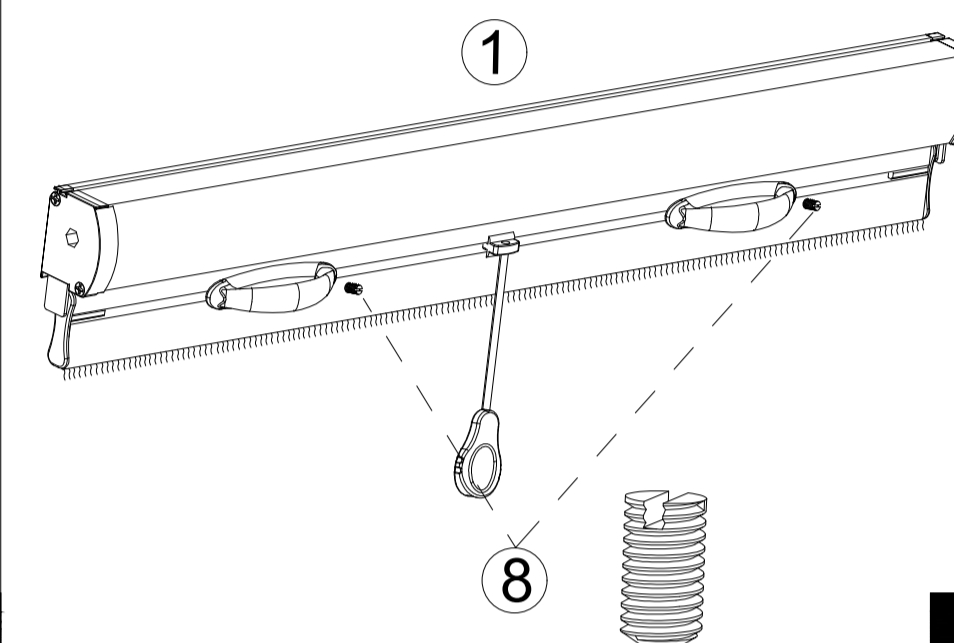

Item 82064/3014306  
 Made in P.R.C  
 Schou Company A/S  
 Nordager 31  
 DK – 6000 Kolding

Scan QR to find instruction video

- ① x1
- ② x2
- ③ x2
- ④ x2
- ⑤ x1
- ⑥ x1
- ⑦ x2
- ⑧ x2
- ⑨ x6
- ⑩ x6
- ⑪ x1
- ⑫ x2
- ⑬ x2
- ⑭ x2
- ⑮ x2
- ⑯ x2
- ⑰ x2
- ⑱ x2
- ⑲ x2
- ⑳ x2
- ㉑ x2
- ㉒ x2
- ㉓ x2
- ㉔ x2
- ㉕ x2
- ㉖ x2
- ㉗ x2
- ㉘ x2
- ㉙ x2
- ㉚ x2
- ㉛ x2
- ㉜ x2
- ㉝ x2
- ㉞ x2
- ㉟ x2
- ㊱ x2
- ㊲ x2
- ㊳ x2
- ㊴ x2
- ㊵ x2
- ㊶ x2
- ㊷ x2
- ㊸ x2
- ㊹ x2
- ㊺ x2
- ㊻ x2
- ㊼ x2
- ㊽ x2
- ㊾ x2
- ㊿ x2