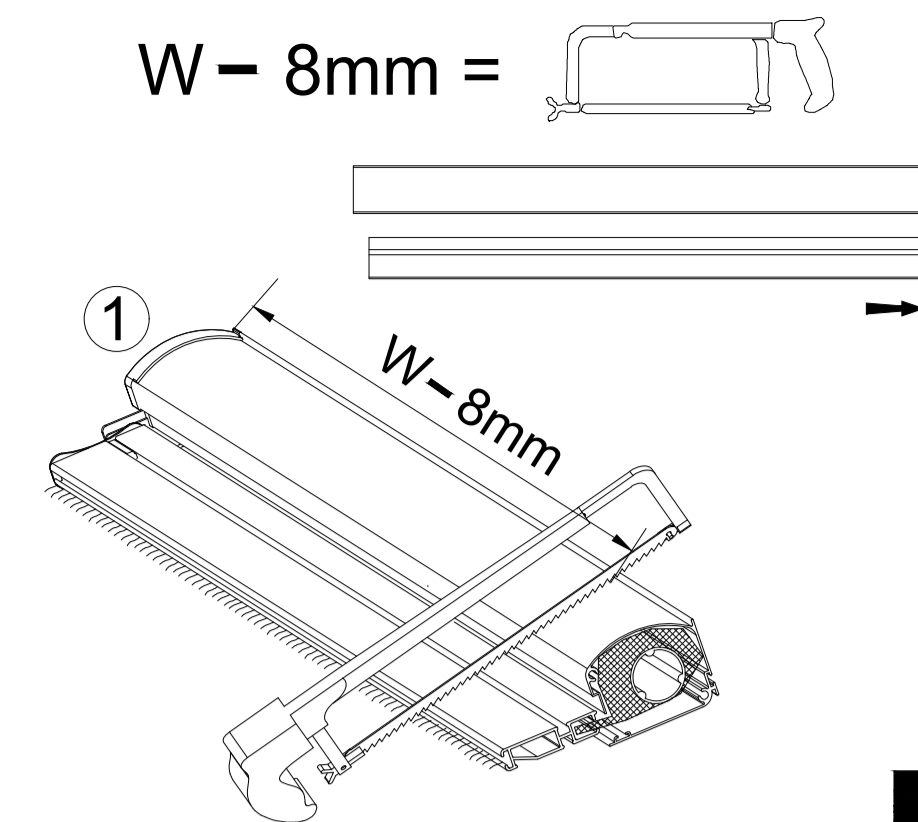

Item 82064/3014306  
 Made in P.R.C  
 Schou Company A/S  
 Nordager 31  
 DK – 6000 Kolding

Scan QR to find instruction video

- ① x1
- ② x2
- ③ x2
- ④ x2
- ⑤ x1
- ⑥ x1
- ⑦ x2
- ⑧ x2
- ⑨ x6
- ⑩ x6
- ⑪ x1
- ⑫ x2
- ⑬ x2
- ⑭ x2
- ⑮ x2
- ⑯ x2
- ⑰ x2
- ⑱ x2
- ⑲ x2
- ⑳ x2
- ㉑ x2
- ㉒ x2
- ㉓ x2
- ㉔ x2
- ㉕ x2
- ㉖ x2
- ㉗ x2
- ㉘ x2
- ㉙ x2
- ㉚ x2
- ㉛ x2
- ㉜ x2
- ㉝ x2
- ㉞ x2
- ㉟ x2
- ㊱ x2
- ㊲ x2
- ㊳ x2
- ㊴ x2
- ㊵ x2
- ㊶ x2
- ㊷ x2
- ㊸ x2
- ㊹ x2
- ㊺ x2
- ㊻ x2
- ㊼ x2
- ㊽ x2
- ㊾ x2
- ㊿ x2