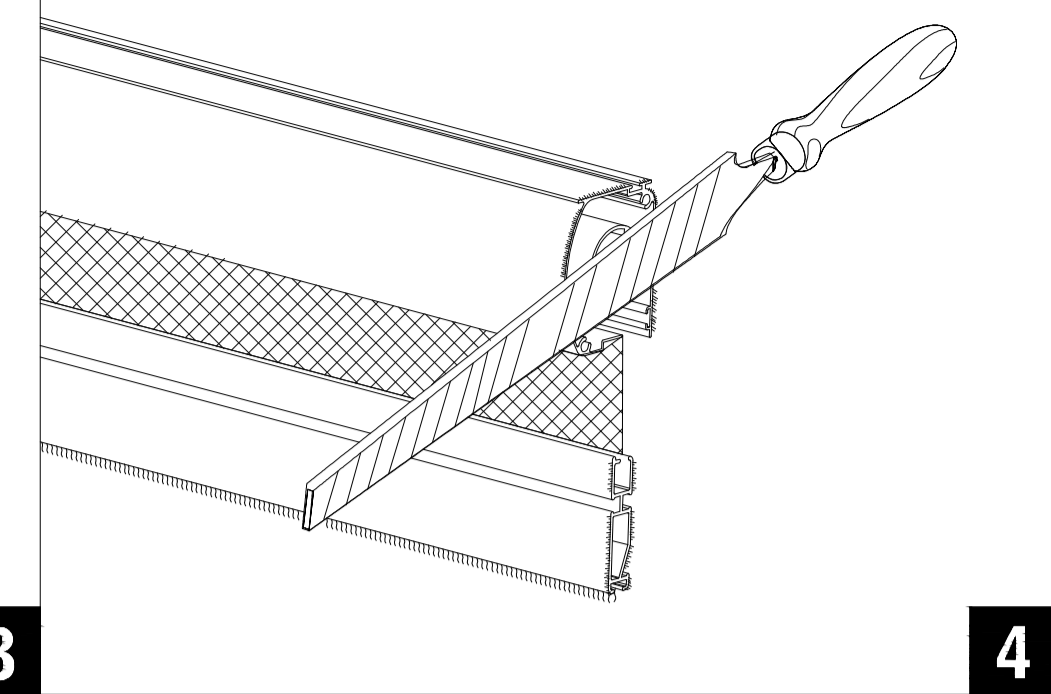

Item 82064/3014306  
 Made in P.R.C  
 Schou Company A/S  
 Nordager 31  
 DK – 6000 Kolding

Scan QR to find instruction video

- ① x1
- ② x2
- ③ x2
- ④ x2
- ⑤ x1
- ⑥ x1
- ⑦ x2
- ⑧ x2
- ⑨ x6
- ⑩ x6
- ⑪ x1
- ⑫ x2
- ⑬ x2
- ⑭ x2
- ⑮ x2
- ⑯ x2
- ⑰ x2
- ⑱ x2
- ⑲ x2
- ⑳ x2
- ㉑ x2
- ㉒ x2
- ㉓ x2
- ㉔ x2
- ㉕ x2
- ㉖ x2
- ㉗ x2
- ㉘ x2
- ㉙ x2
- ㉚ x2
- ㉛ x2
- ㉜ x2
- ㉝ x2
- ㉞ x2
- ㉟ x2
- ㊱ x2
- ㊲ x2
- ㊳ x2
- ㊴ x2
- ㊵ x2
- ㊶ x2
- ㊷ x2
- ㊸ x2
- ㊹ x2
- ㊺ x2
- ㊻ x2
- ㊼ x2
- ㊽ x2
- ㊾ x2
- ㊿ x2