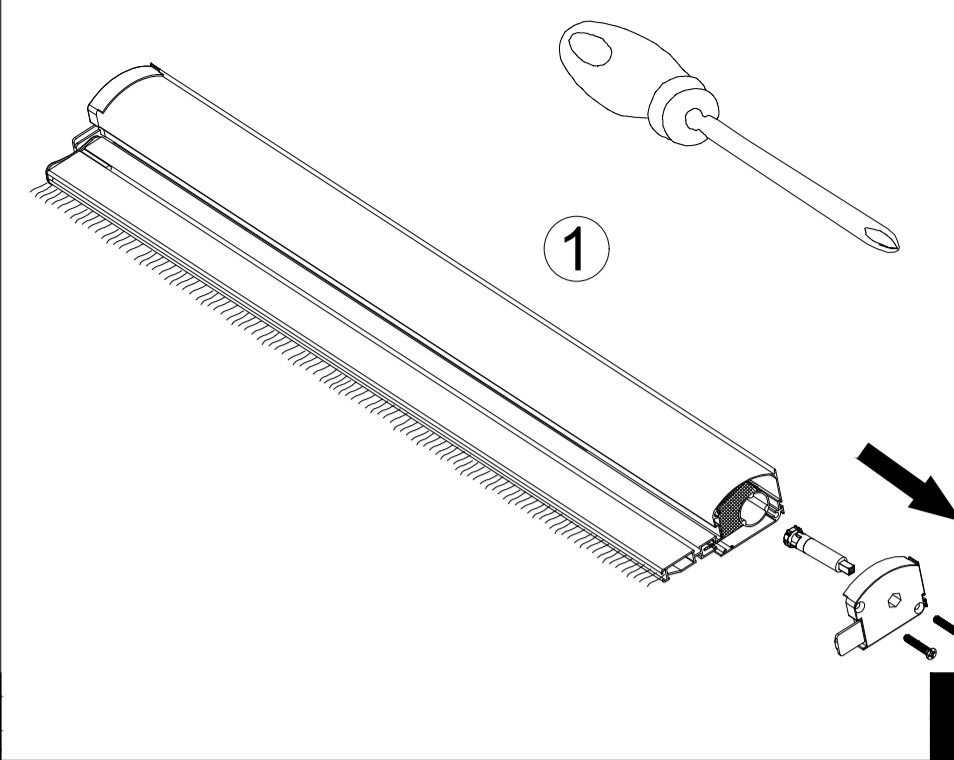

Item 82064/3014306  
 Made in P.R.C  
 Schou Company A/S  
 Nordager 31  
 DK – 6000 Kolding

Scan QR to find instruction video

- ① x1
- ② x2
- ③ x2
- ④ x2
- ⑤ x1
- ⑥ x1
- ⑦ x2
- ⑧ x2
- ⑨ x6
- ⑩ x6
- ⑪ x1
- ⑫ x2
- ⑬ x2
- ⑭ x2
- ⑮ x2
- ⑯ x2
- ⑰ x2
- ⑱ x2
- ⑲ x2
- ⑳ x2
- ㉑ x2
- ㉒ x2
- ㉓ x2
- ㉔ x2
- ㉕ x2
- ㉖ x2
- ㉗ x2
- ㉘ x2
- ㉙ x2
- ㉚ x2
- ㉛ x2
- ㉜ x2
- ㉝ x2
- ㉞ x2
- ㉟ x2
- ㊱ x2
- ㊲ x2
- ㊳ x2
- ㊴ x2
- ㊵ x2
- ㊶ x2
- ㊷ x2
- ㊸ x2
- ㊹ x2
- ㊺ x2
- ㊻ x2
- ㊼ x2
- ㊽ x2
- ㊾ x2
- ㊿ x2