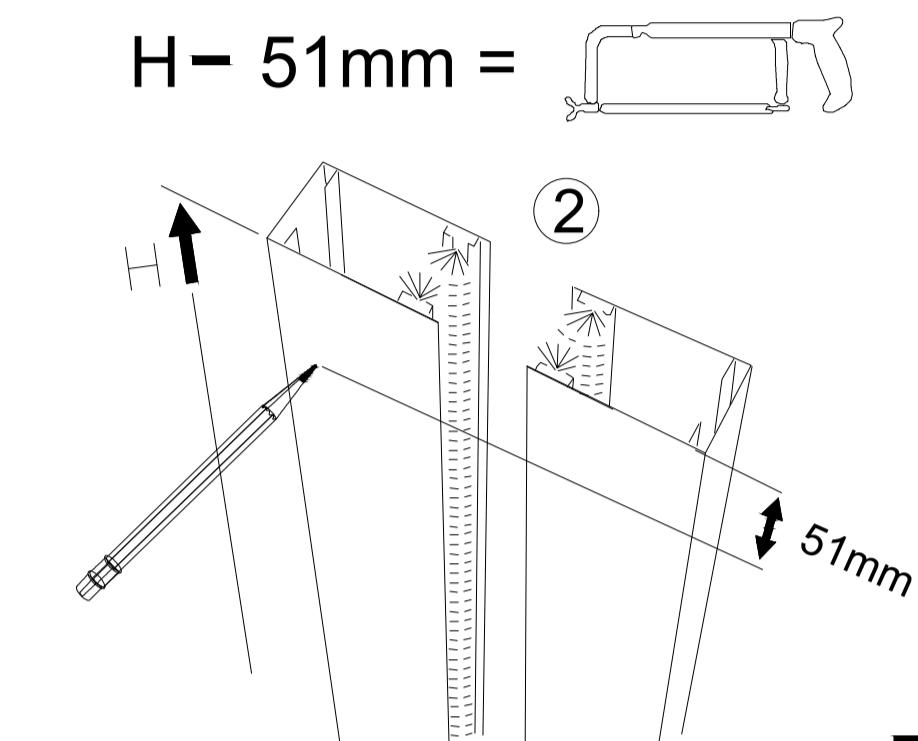

Item 82064/3014306  
 Made in P.R.C  
 Schou Company A/S  
 Nordager 31  
 DK – 6000 Kolding

Scan QR to find instruction video

- ① x1
- ② x2
- ③ x2
- ④ x2
- ⑤ x1
- ⑥ x1
- ⑦ x2
- ⑧ x2
- ⑨ x6
- ⑩ x6
- ⑪ x1
- ⑫ x2
- ⑬ x2
- ⑭ x2
- ⑮ x2
- ⑯ x2
- ⑰ x2
- ⑱ x2
- ⑲ x2
- ⑳ x2
- ㉑ x2
- ㉒ x2
- ㉓ x2
- ㉔ x2
- ㉕ x2
- ㉖ x2
- ㉗ x2
- ㉘ x2
- ㉙ x2
- ㉚ x2
- ㉛ x2
- ㉜ x2
- ㉝ x2
- ㉞ x2
- ㉟ x2
- ㊱ x2
- ㊲ x2
- ㊳ x2
- ㊴ x2
- ㊵ x2
- ㊶ x2
- ㊷ x2
- ㊸ x2
- ㊹ x2
- ㊺ x2
- ㊻ x2
- ㊼ x2
- ㊽ x2
- ㊾ x2
- ㊿ x2