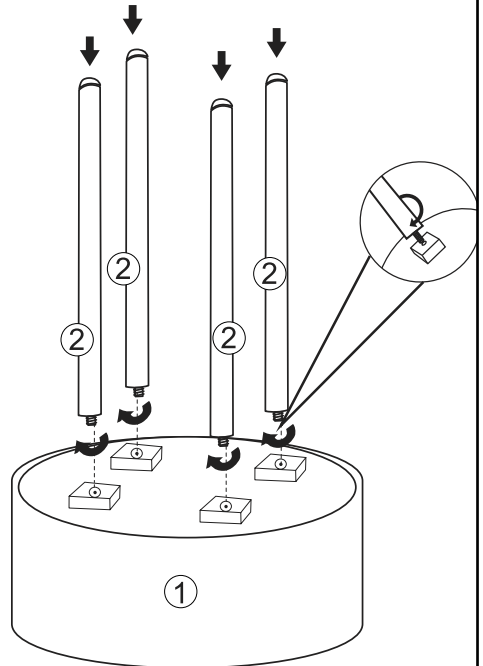

① x1

② x4

(EN) USER MANUAL: NIGHTSTAND - ROUND (YH4103)

SAFETY INFORMATION

- Read the instructions for use carefully and keep them safe. If you give this product to other people, please also pass on this manual.
- This product is intended for domestic or similar use, not for professional use.